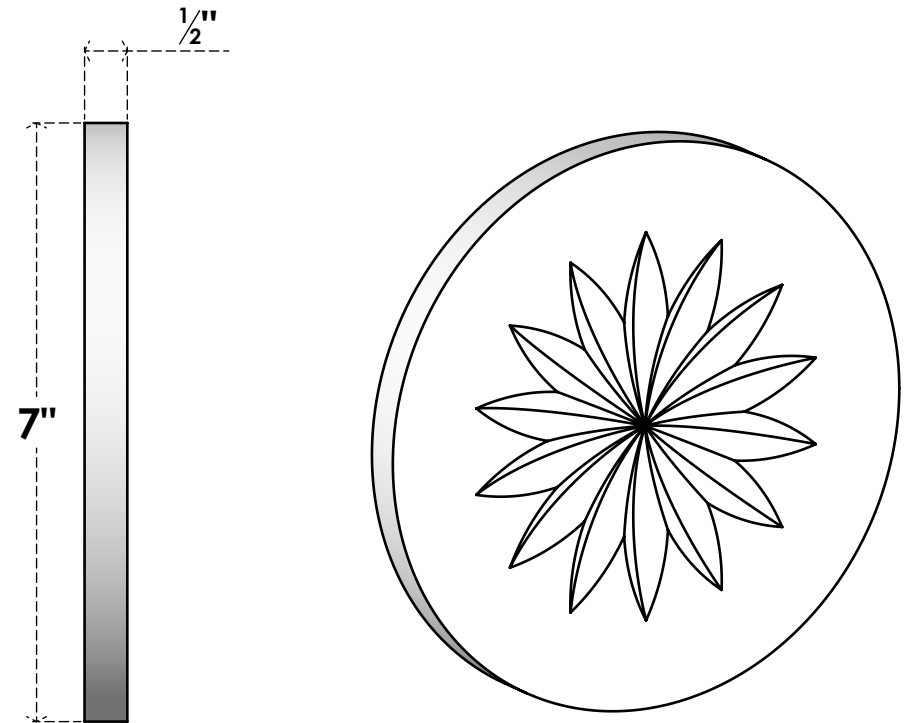

ROSP070X070X050GRY09

7"W X 7"H X 1/2"P STANDARD GRAYSON FLOWER ROSETTE WITH SQUARE EDGE, ARCHITECTURAL GRADE PVC

FRONT

SIDE

EKENA MILLWORK
2300 WEST MAIN ST.
CLARKSVILLE, TX 75426
TOLL FREE: 866-607-0453
WWW.EKENAMILLWORK.COM