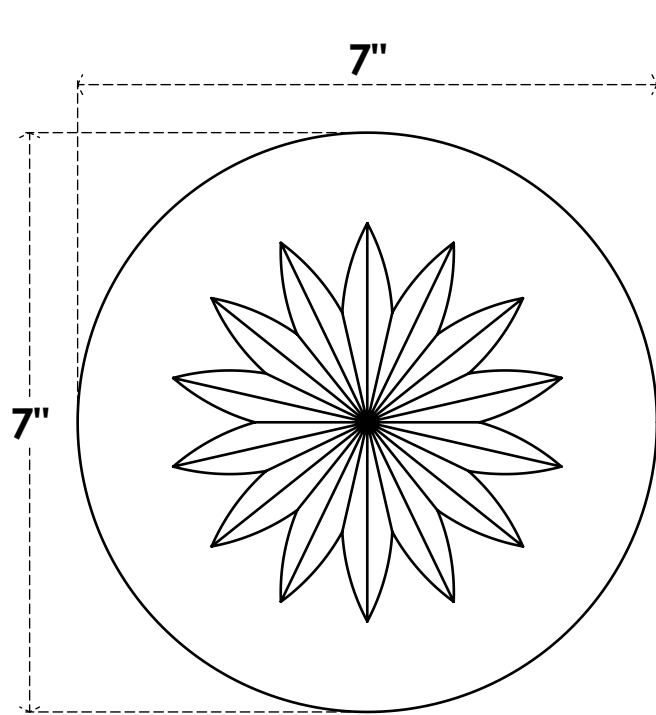

ROSP070X070X050GRY09

7"W X 7"H X 1/2"P STANDARD GRAYSON FLOWER ROSETTE WITH SQUARE EDGE, ARCHITECTURAL GRADE PVC

FRONT

SIDE

EKENA MILLWORK
2300 WEST MAIN ST.
CLARKSVILLE, TX 75426
TOLL FREE: 866-607-0453
WWW.EKENAMILLWORK.COM